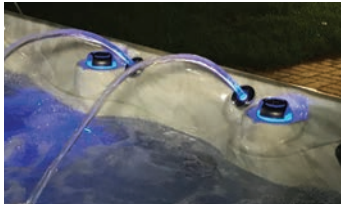

My-G49^L ACRYLIC

- Seats up to 5 Adults
- 90" x 90" x 36"
- 49 MassageMax² Jets
- 2 Crystal Springs LED Fountains
- 3 MyComfort Pillows
- Carefree Cabinet
- Durafab Insulating Cover
- CleanSweep Action
- PureLife 100% ISO-Water Filtration
- LED Footwell Light
- 4 Air Controls
- Digital Touch Controller
- LED Exterior Corner Lighting
- Green Guard Insulation

11 LazerMax and DirectionalMax jets provide direct tissue massage across the shoulders, down the back and into the lumbar

GuestStation

Allows for closer interaction with friends

Durafab Insulating Cover
Weather and fade resistant lockable energy saving cover

Crystal Springs LED

Fountains and Controls

Twin fountain streams and LED Controls illuminate the night

Rest Station

With 2 adjustable jets, this seat is designed to provide a rest station for a cool down period

PureLife 100% ISO-Water Filtration
A sealed debris-trapping vacuum filtration system for superior water quality and ease of maintenance

MyDigital Control Pad

PowerMax
PowerMax Total Massage Jets

LazerMax
Delivers a straight constant massage